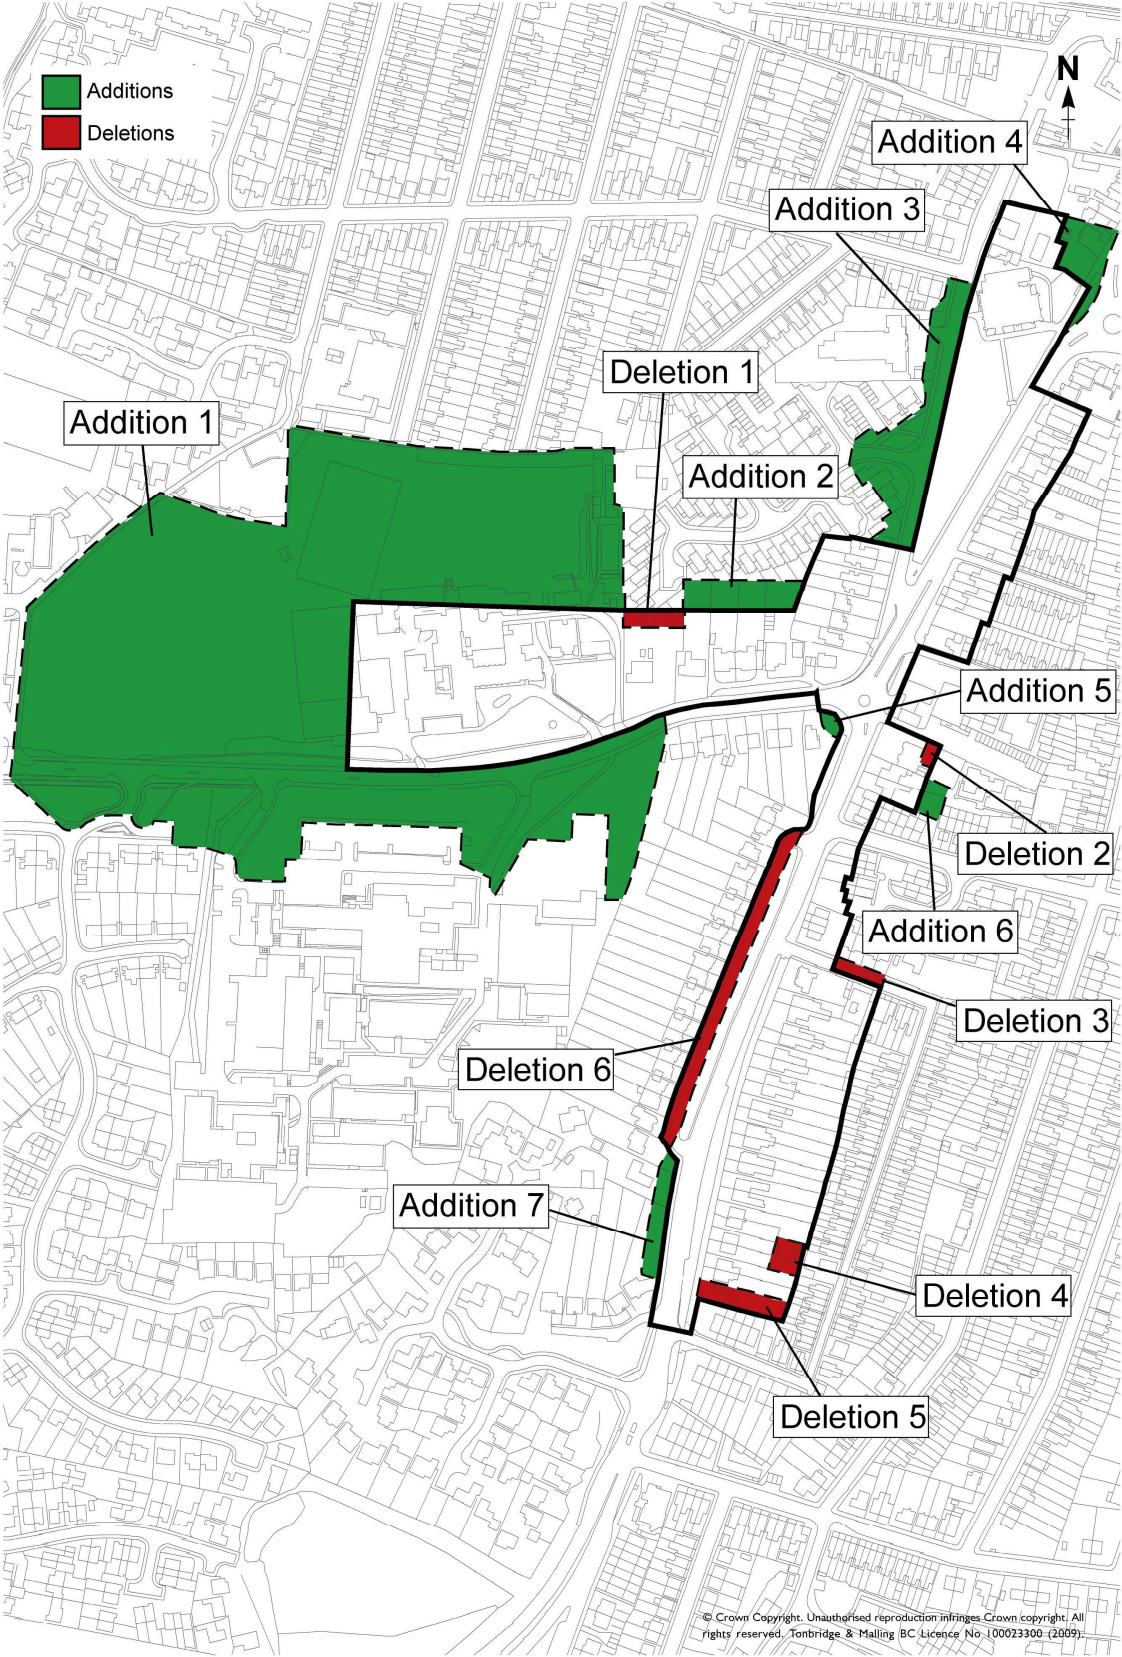

Quarry Hill Conservation Area Proposed Additions and Deletions

Not to scale